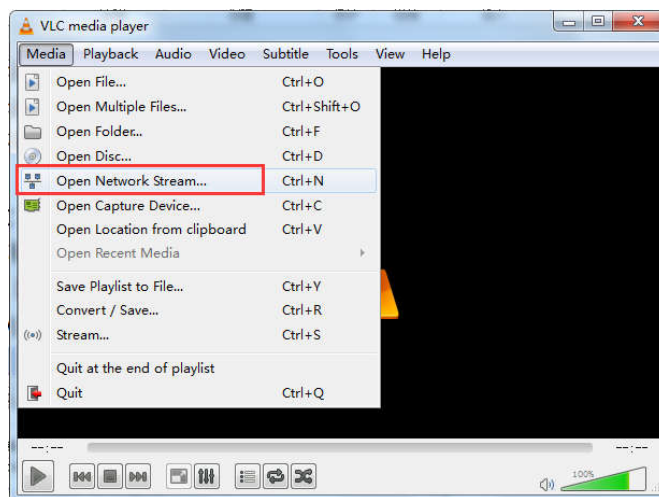

Howto viewWiFi cameraon VLCPlayer

(For both Windows and Mac PC, please download the corresponding version)

Addcameravia RTSPdata

RTSP data as below

main stream: `rtsp://192.168.X.X:554/11`

vice stream: `rtsp://192.168.X.X:554/12`

1. Open VLC software - Select Open Network Stream

2. Input camera RTSP data(Main Stream)